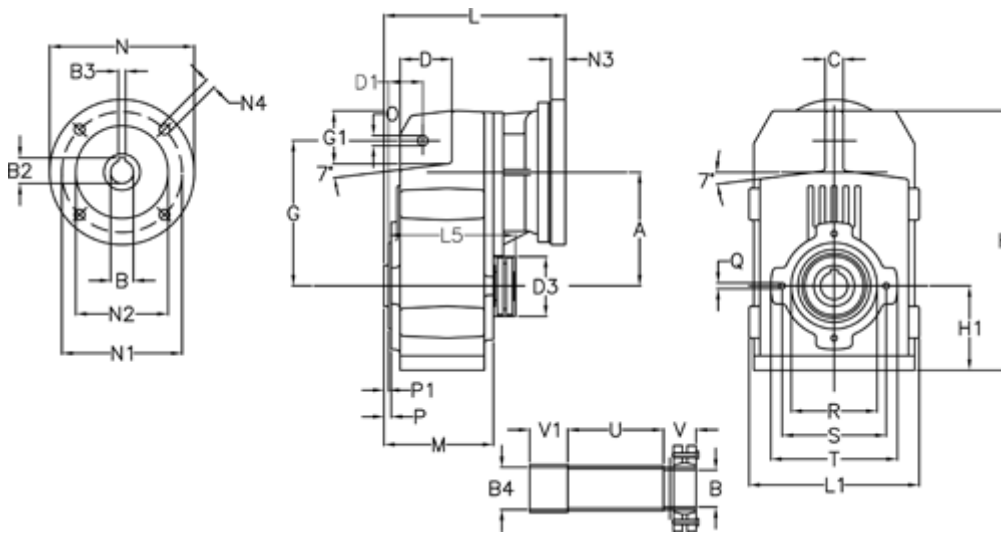

Article number: 29560352785220

Description: Shaft mounted gear  
A314S-527,8-P63B5

## Measures

A = 150.50	D1 = 54.0	I5 = 180.0	P1 = 3.5	V1 = 42
B = 36	d3 = 90	M = 125.0	Q = M10x17	
B1 = 11	G = 170	N = 140	R = 110	
B2 = 12.8	G1 = 84.0	N1 = 115	S = 130	
B3 = 4	H = 326.0	N2 = 95	T = 150	
B4 = 38	H1 = 102.0	N4 = M8x19	Tightening torque N m = 14.5	
C = 20	L = 283.0	O = 13	U = 73.0	
D = 68.0	L1 = 210	P = 6.5	V = 42	